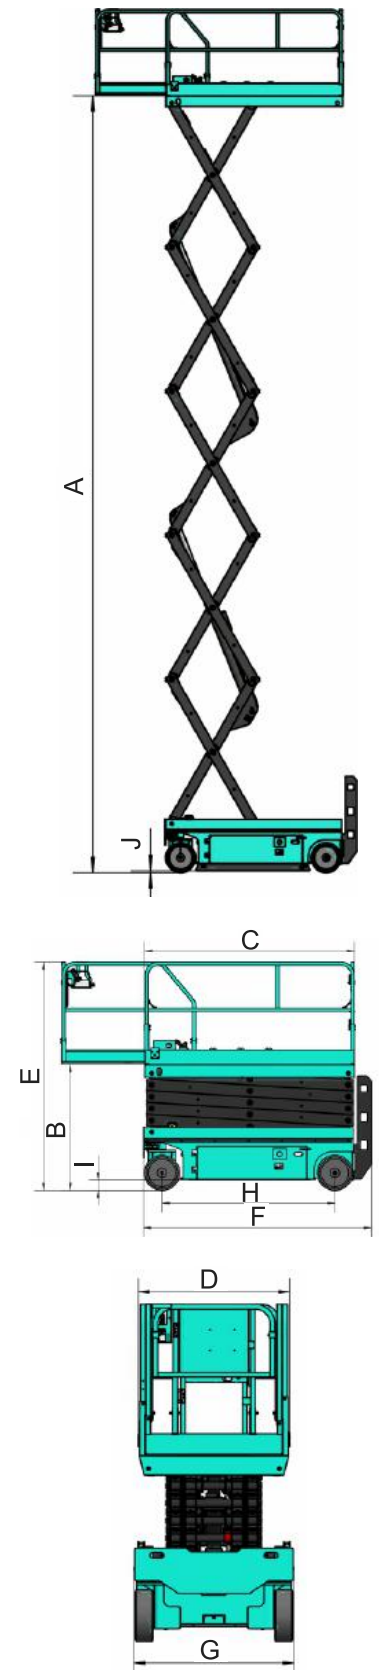

SWSL1212HD

Self-Propelled Scissor Lifts

SUNWARD

Dimension

Working height*		39'4.4"	12m
A	Platform height maximum	32'10"	10m
B	Platform height (stowed)	4'5"	1.36m
C	Platform length	7'5.5"	2.27m
	Slide-out platform extension deck	3'	0.9m
D	Platform width	3'7"	1.1m
E	Stowed height (rails up)	8'2"	2.5m
	Stowed height (rails down)	6'2"	1.96m
F	Overall length	8'1"	2.47m
G	Overall width	3'10"	1.17m
H	Wheelbase	6'1.6"	1.87m
I	Ground clearance (stowed)	4.3"	0.11m
J	Ground clearance (raised)	0.75"	0.02m

Performance

Lift capacity	705 lb	320kg
Lift capacity (extension deck)	249 lb	113kg
Max. platform occupancy	2	
Drive speed (stowed)	2.2 mph	3.5km/h
Drive speed (elevated)	0.5 mph	0.8km/h
Turning radius (inside)	0"	0m
Turning radius (outside)	7'3"	2.2m
Raise / lower speed	55s / 38s	
Gradeability*	25%	
Controls	Proportional	
Wheel driver	Dual front wheel	
Multiple disc brakes	Dual rear wheel	
Tires	15"×5"	381mm×129mm
Battery	4×6V/240Ah	
Charger	30A	
Hydraulic tank capacity	5.3 gal	20L
Weight	6107 lb	2770kg

* Working height is equal to Platform height plus 2m.

* Climbing ability is suitable for driving on slopes; Refer to Operator Manual for slope level.